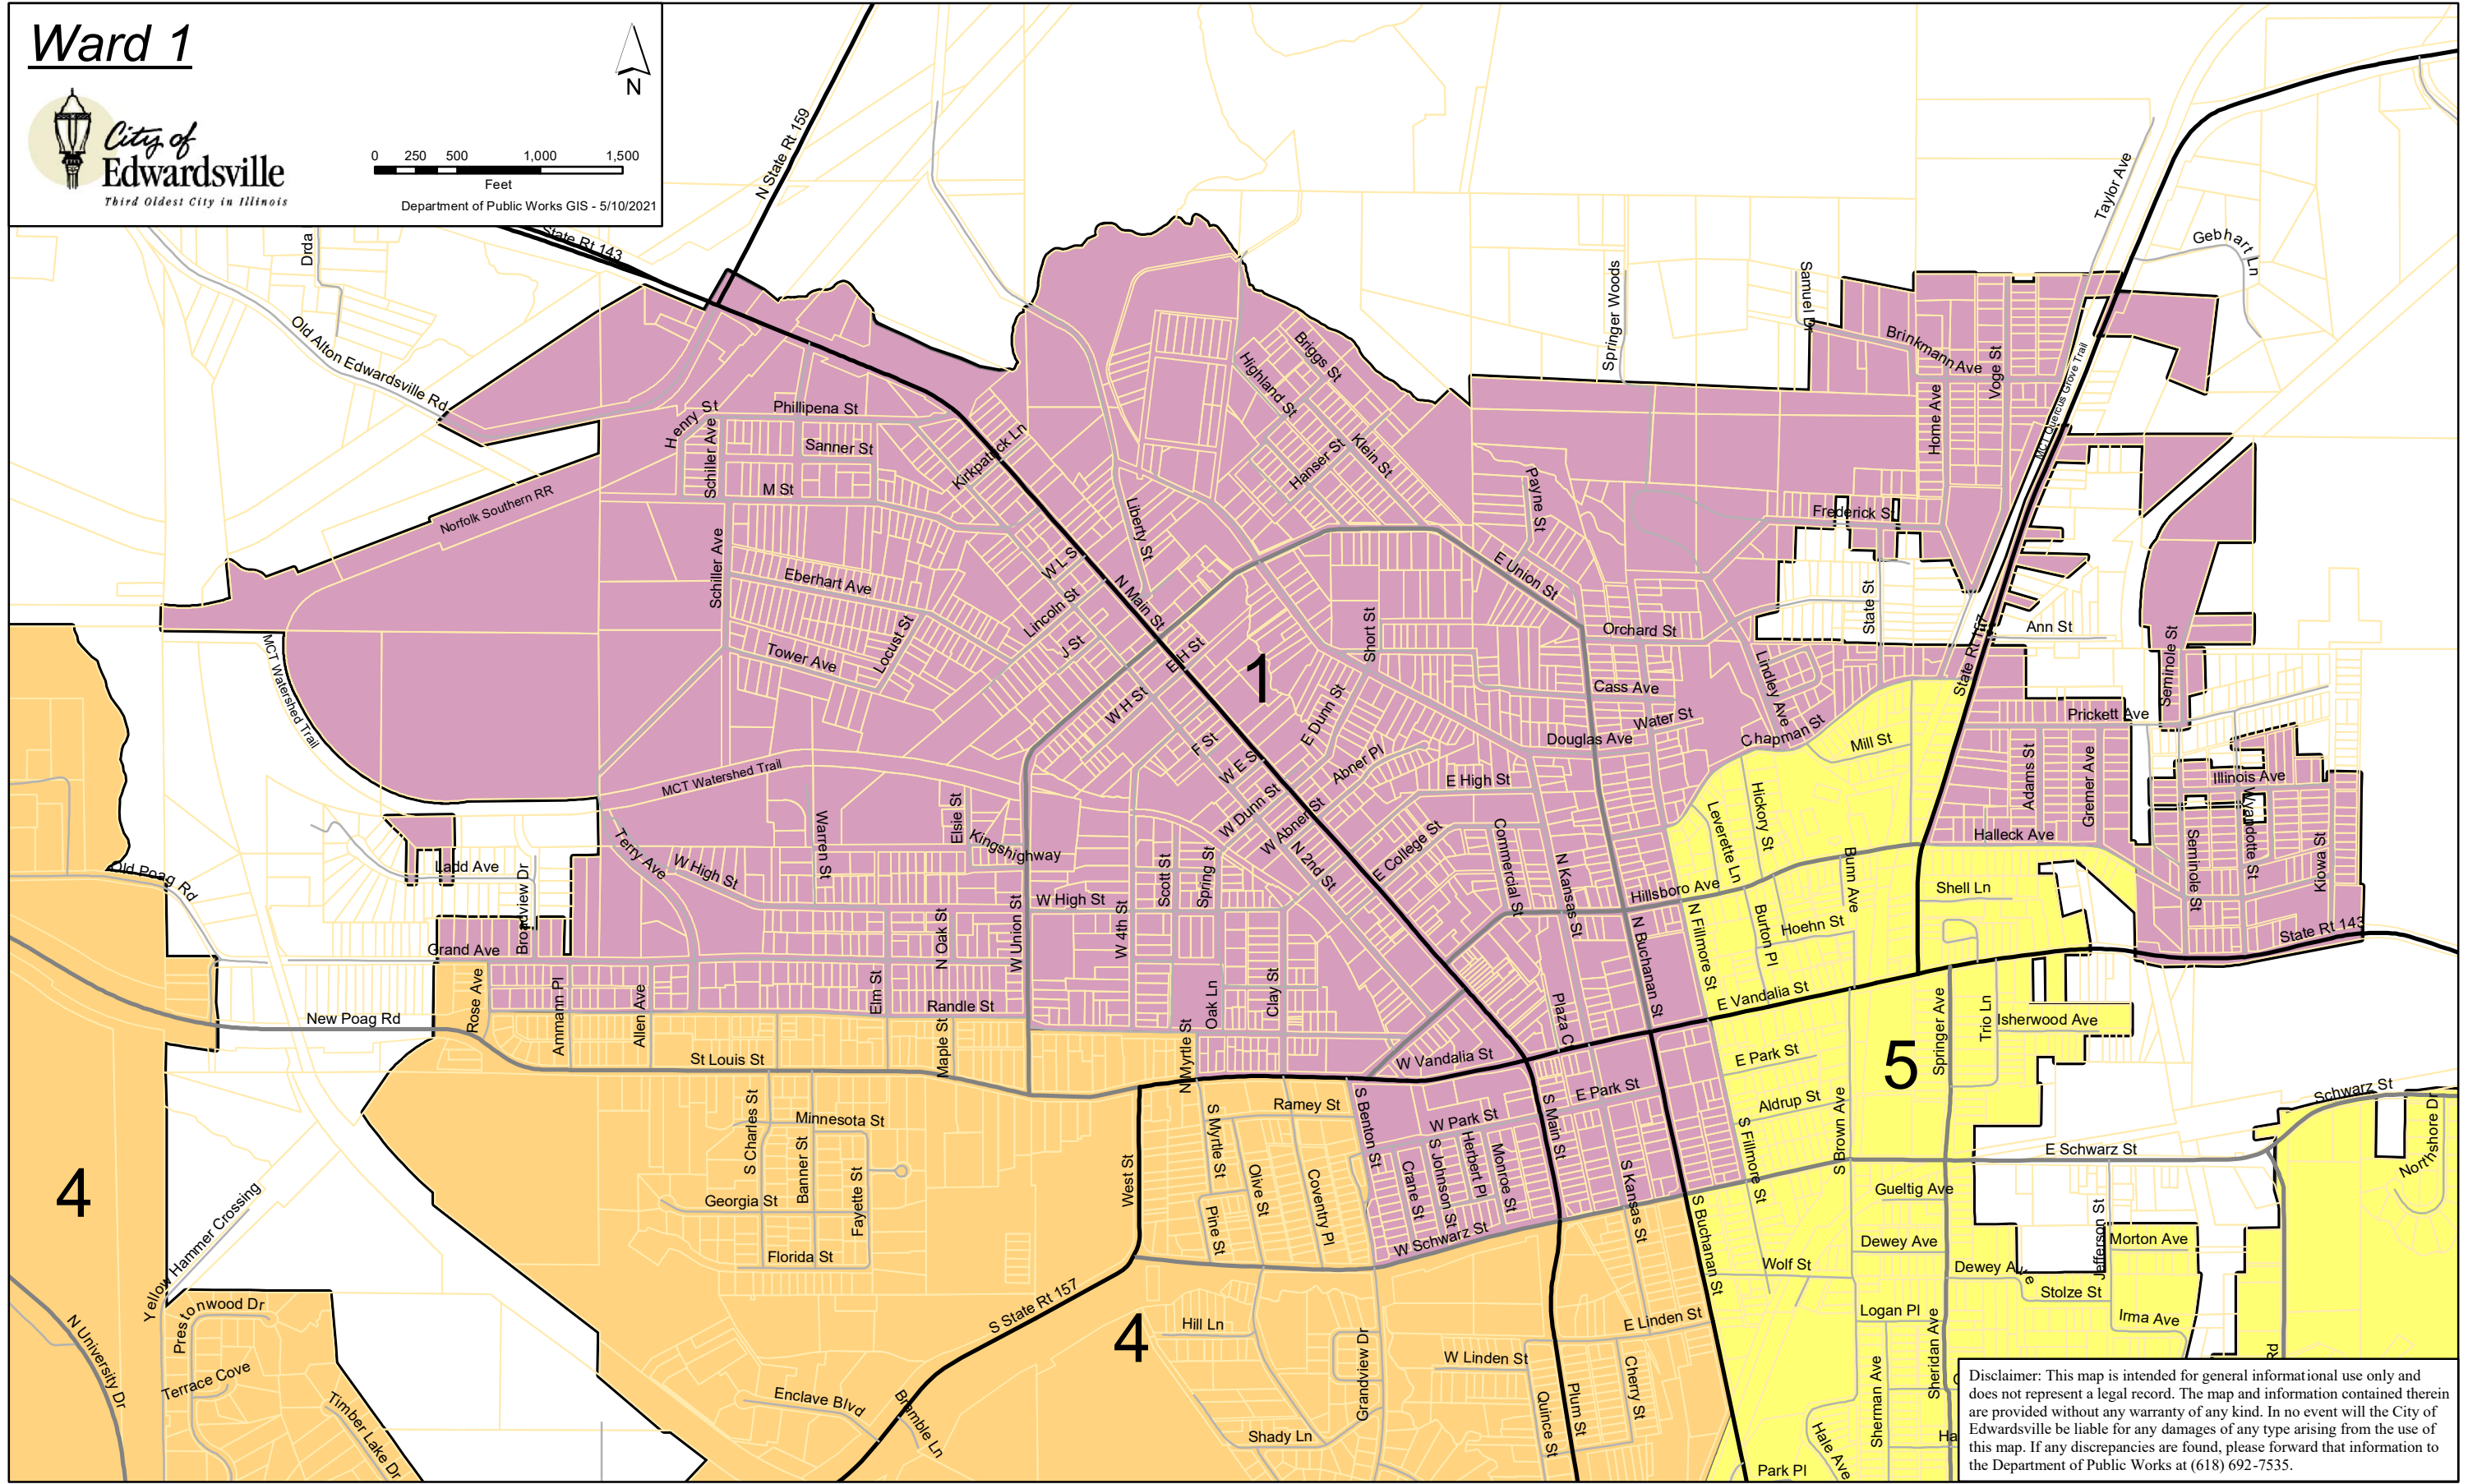

Ward 1

Department of Public Works GIS - 5/10/2021

Disclaimer: This map is intended for general informational use only and does not represent a legal record. The map and information contained therein are provided without any warranty of any kind. In no event will the City of Edwardsville be liable for any damages of any type arising from the use of this map. If any discrepancies are found, please forward that information to the Department of Public Works at (618) 692-7535.