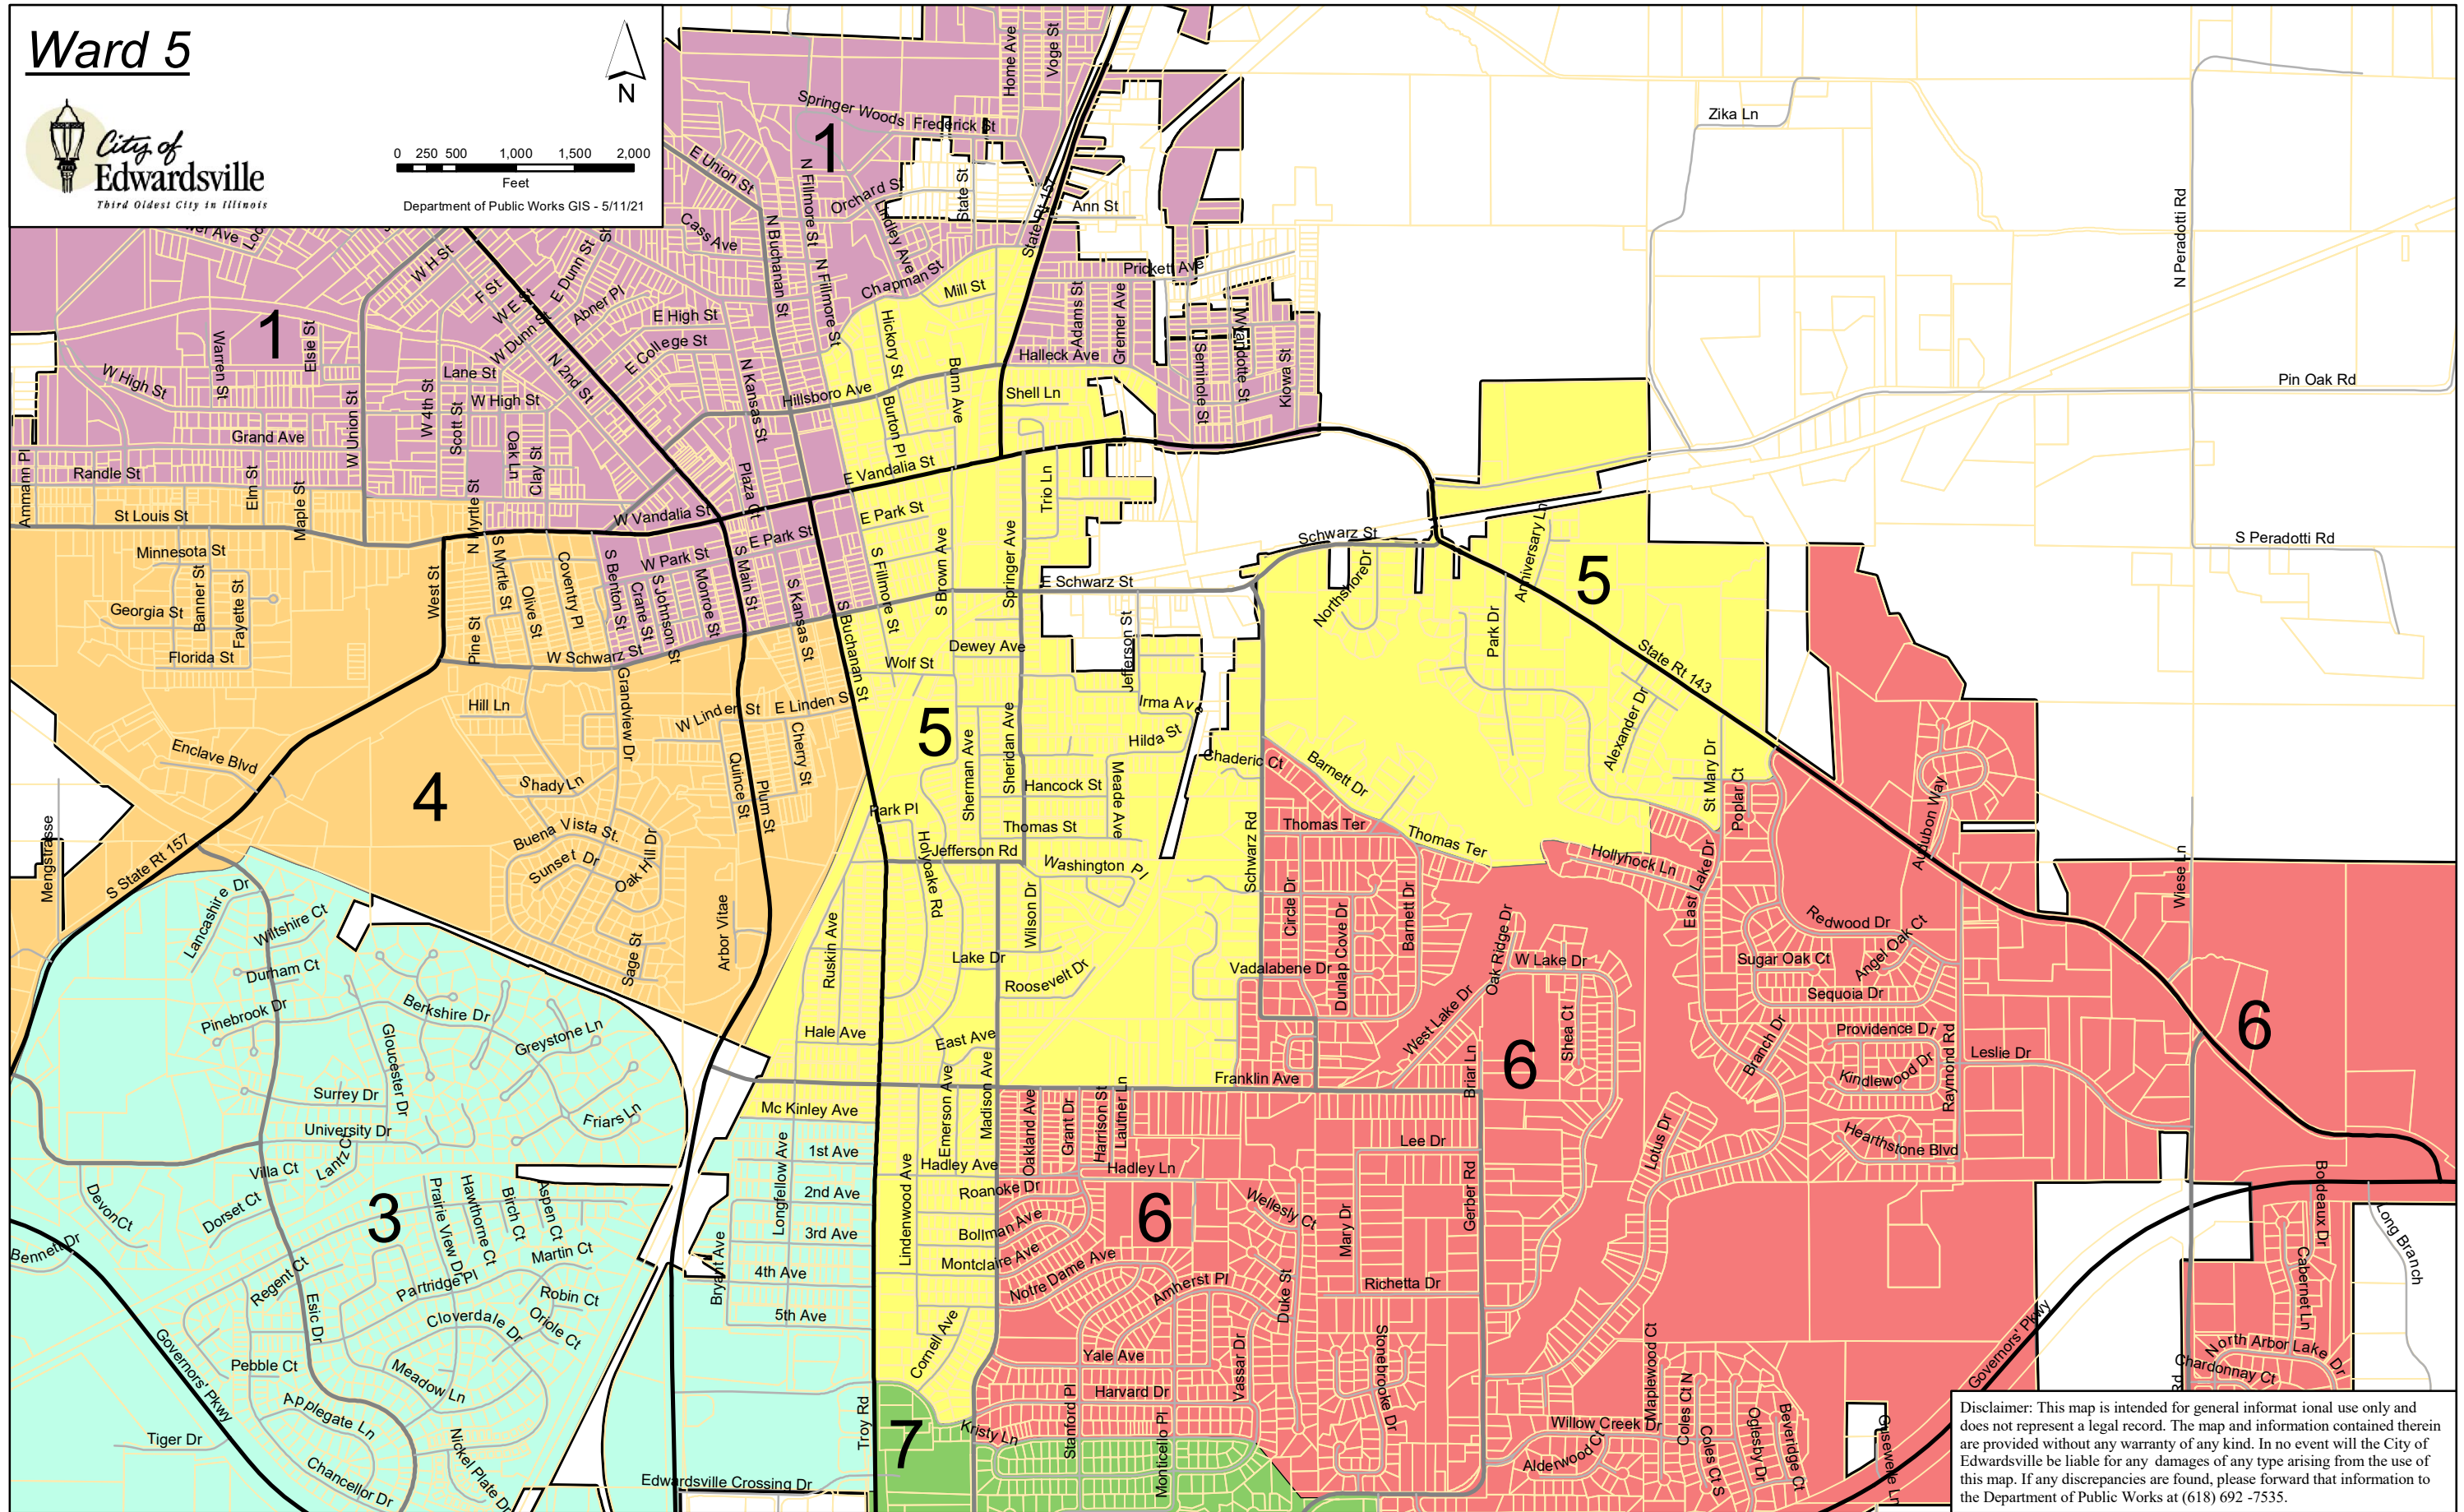

Ward 5

Disclaimer: This map is intended for general informational use only and does not represent a legal record. The map and information contained therein are provided without any warranty of any kind. In no event will the City of Edwardsville be liable for any damages of any type arising from the use of this map. If any discrepancies are found, please forward that information to the Department of Public Works at (618) 692-7535.