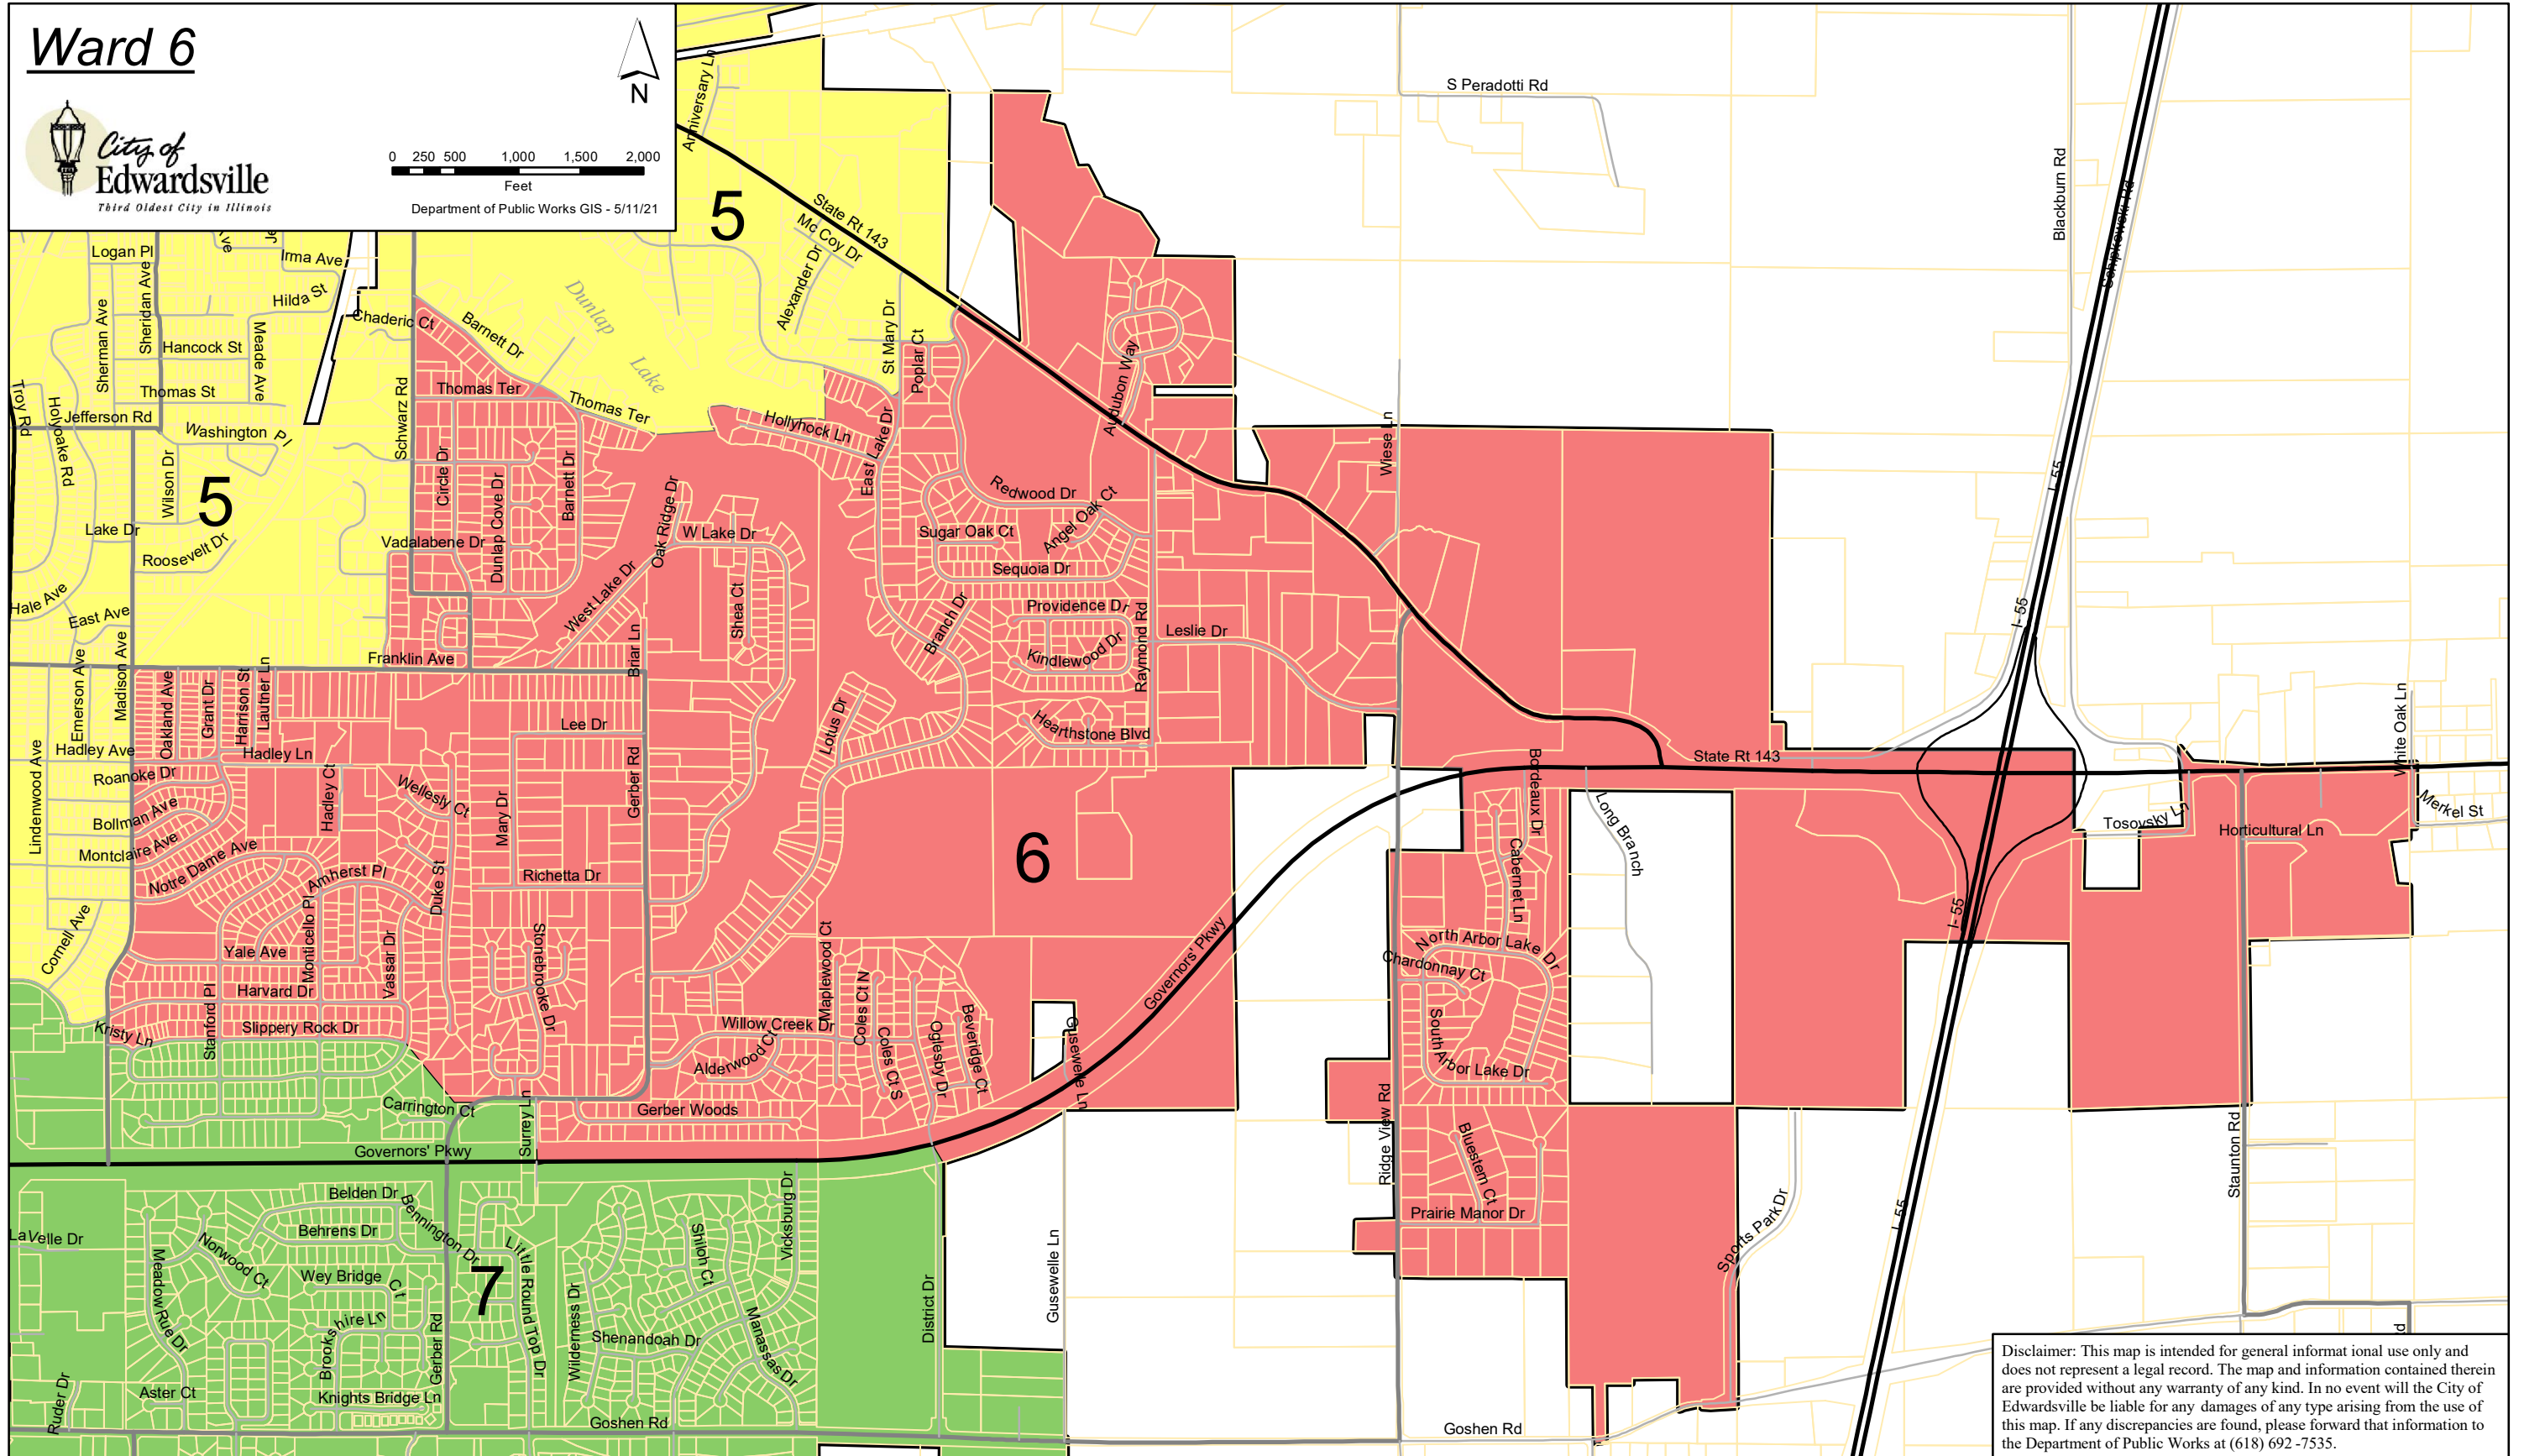

Ward 6

Department of Public Works GIS - 5/11/21

Disclaimer: This map is intended for general informational use only and does not represent a legal record. The map and information contained therein are provided without any warranty of any kind. In no event will the City of Edwardsville be liable for any damages of any type arising from the use of this map. If any discrepancies are found, please forward that information to the Department of Public Works at (618) 692-7535.