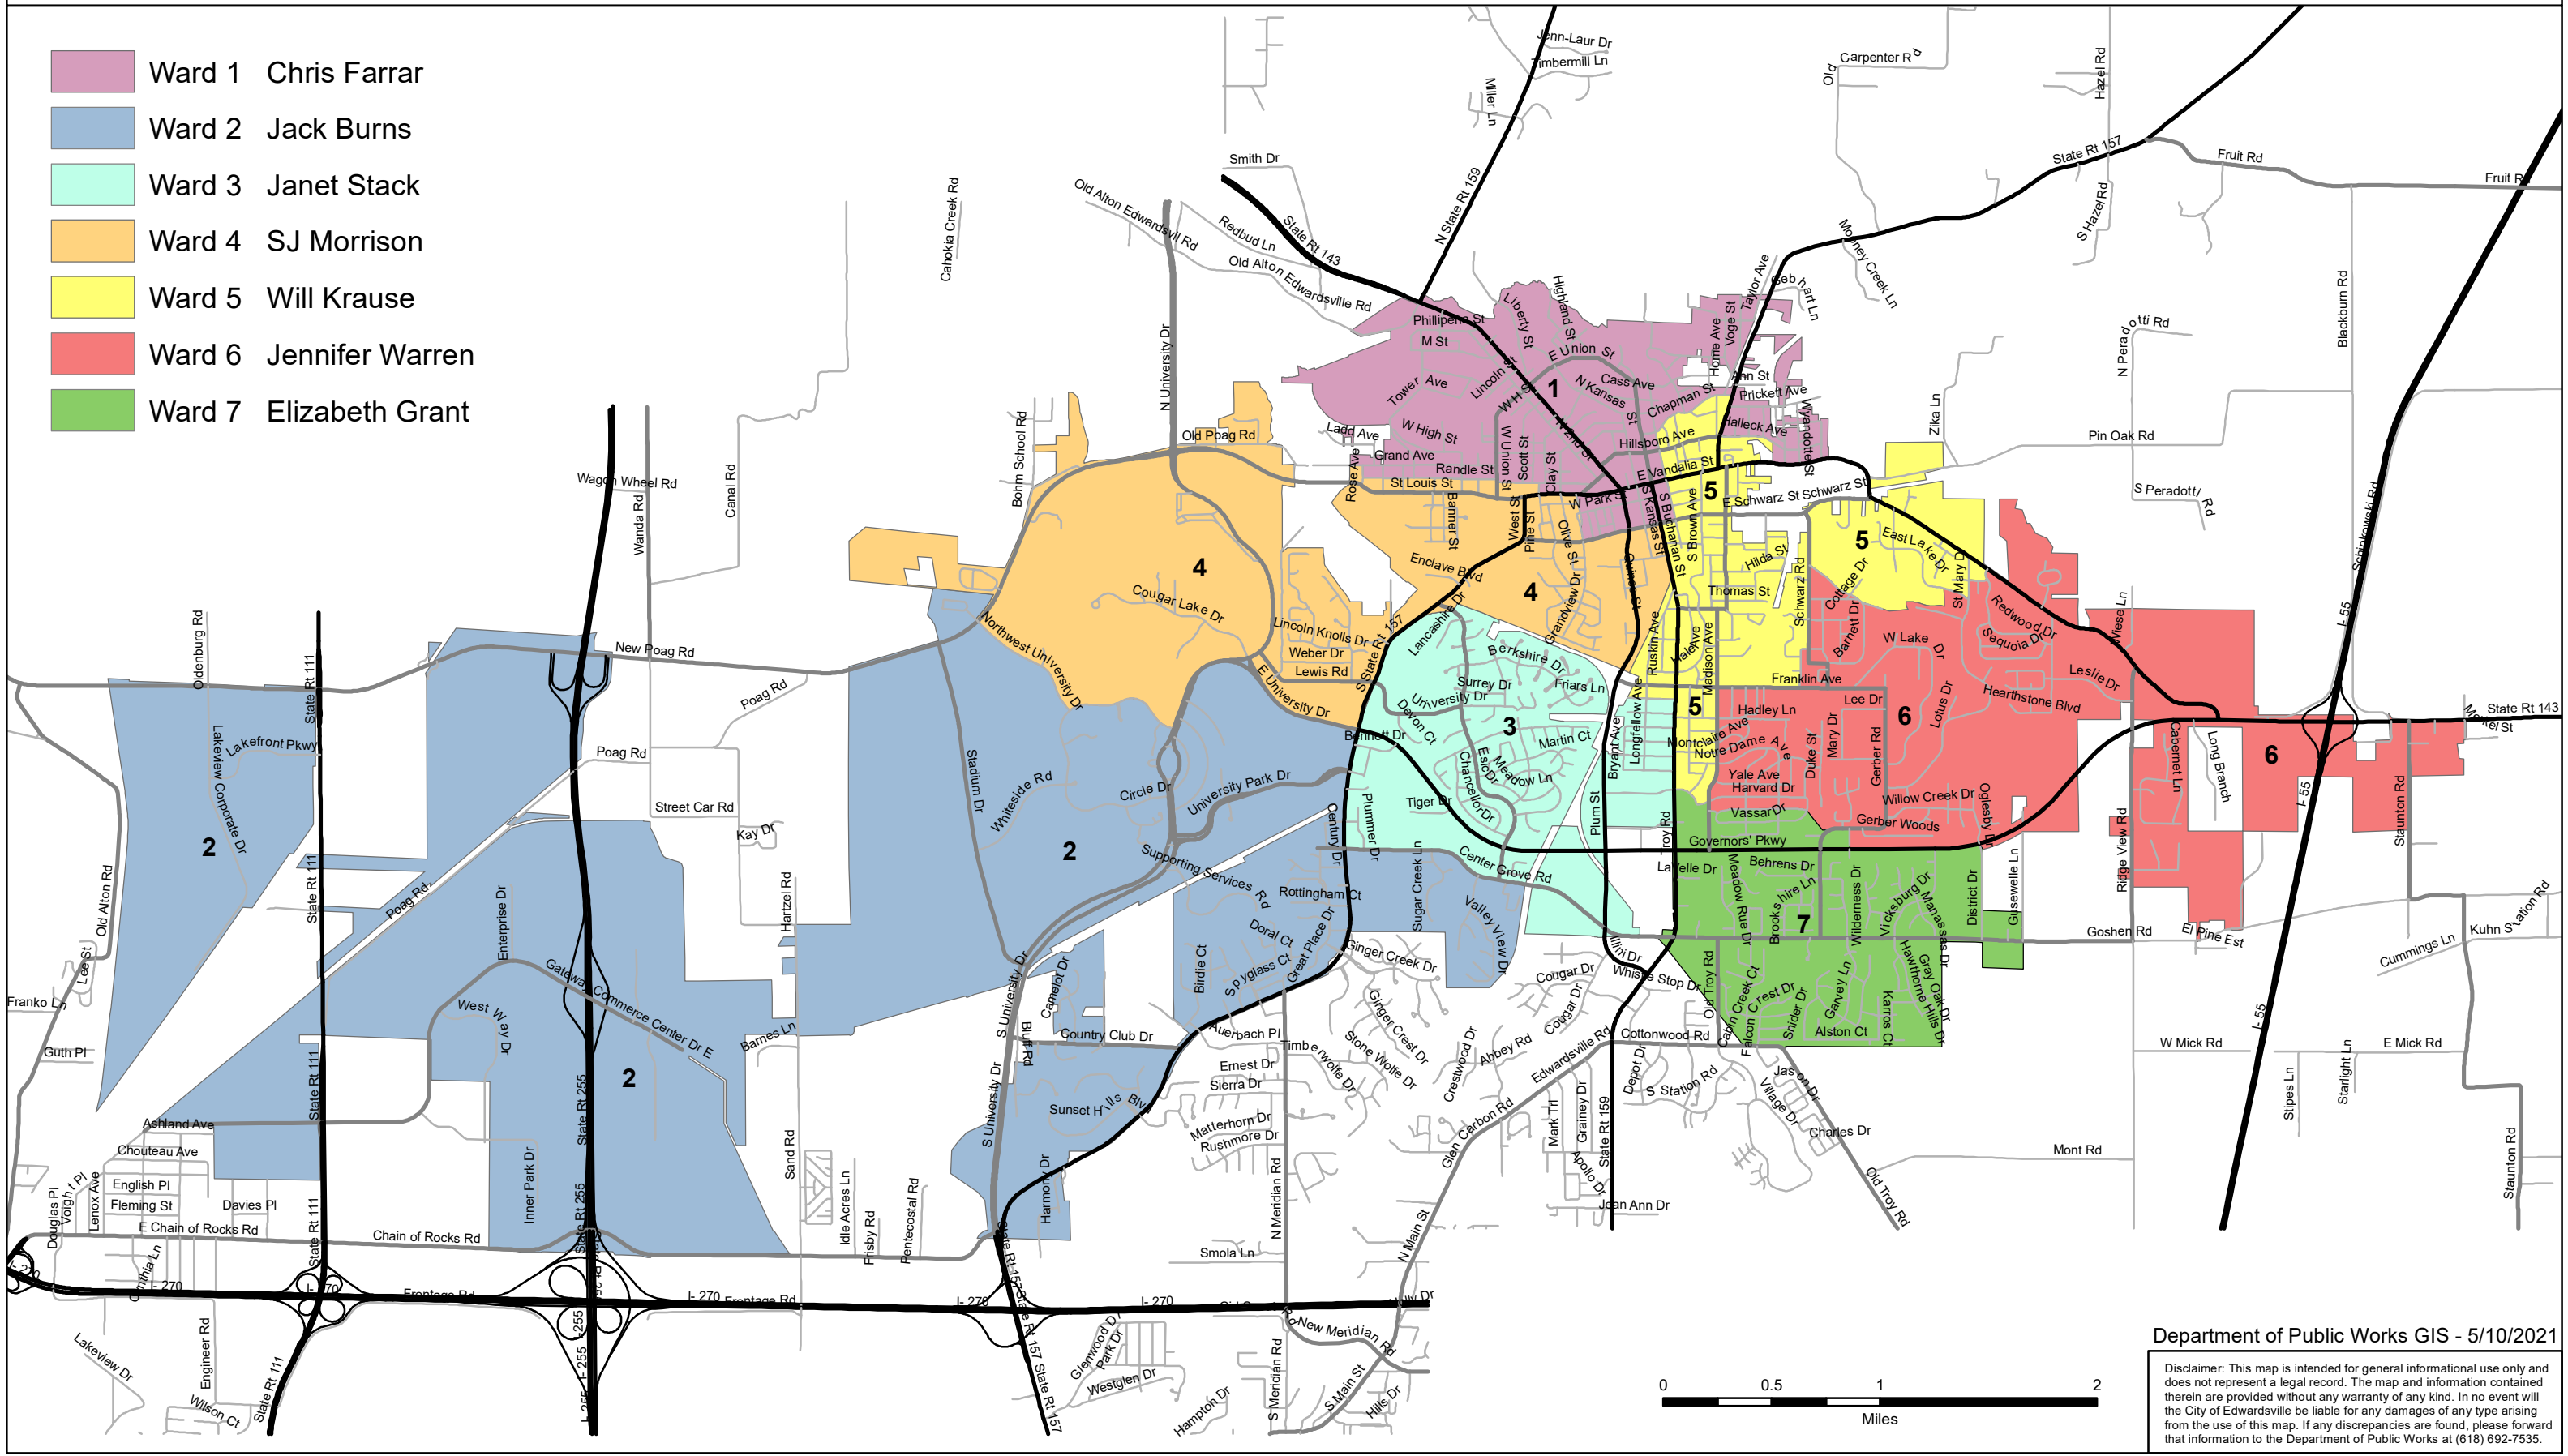

# Ward Map

- Ward 1 Chris Farrar
- Ward 2 Jack Burns
- Ward 3 Janet Stack
- Ward 4 SJ Morrison
- Ward 5 Will Krause
- Ward 6 Jennifer Warren
- Ward 7 Elizabeth Grant

Department of Public Works GIS - 5/10/2021

Disclaimer: This map is intended for general informational use only and does not represent a legal record. The map and information contained therein are provided without any warranty of any kind. In no event will the City of Edwardsville be liable for any damages of any type arising from the use of this map. If any discrepancies are found, please forward that information to the Department of Public Works at (618) 692-7535.