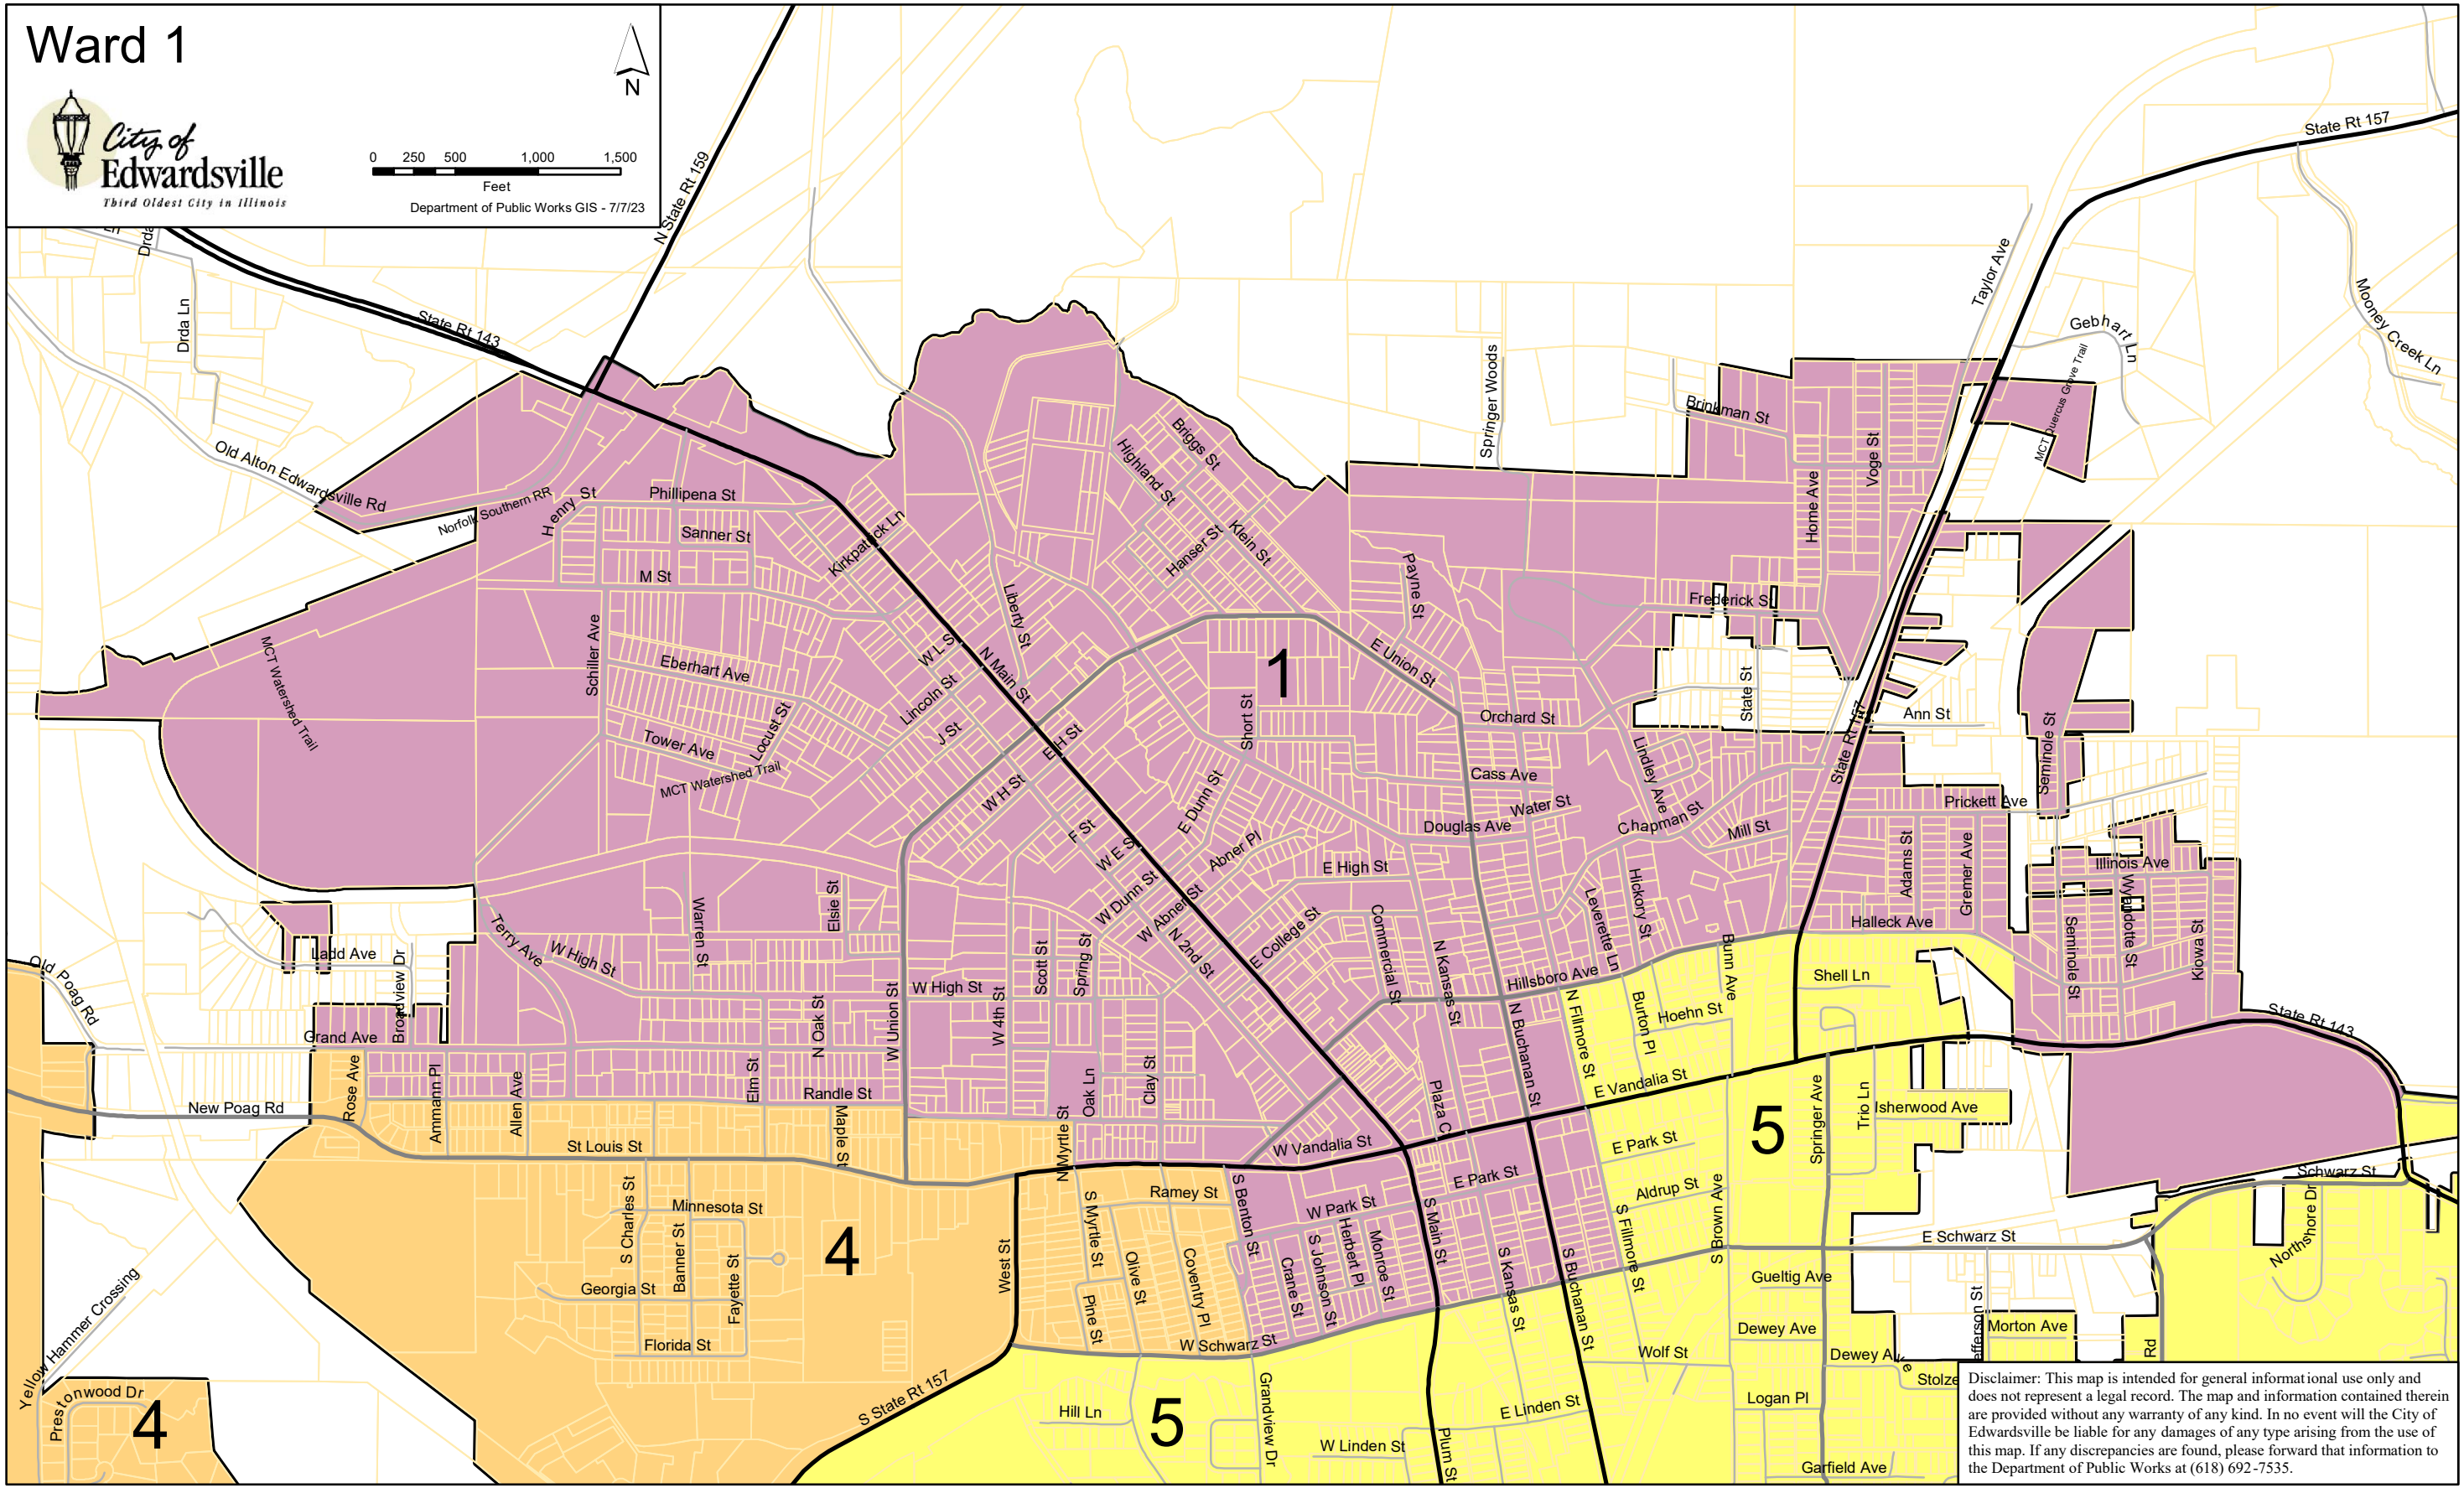

# Ward 1

Disclaimer: This map is intended for general informational use only and does not represent a legal record. The map and information contained therein are provided without any warranty of any kind. In no event will the City of Edwardsville be liable for any damages of any type arising from the use of this map. If any discrepancies are found, please forward that information to the Department of Public Works at (618) 692-7535.