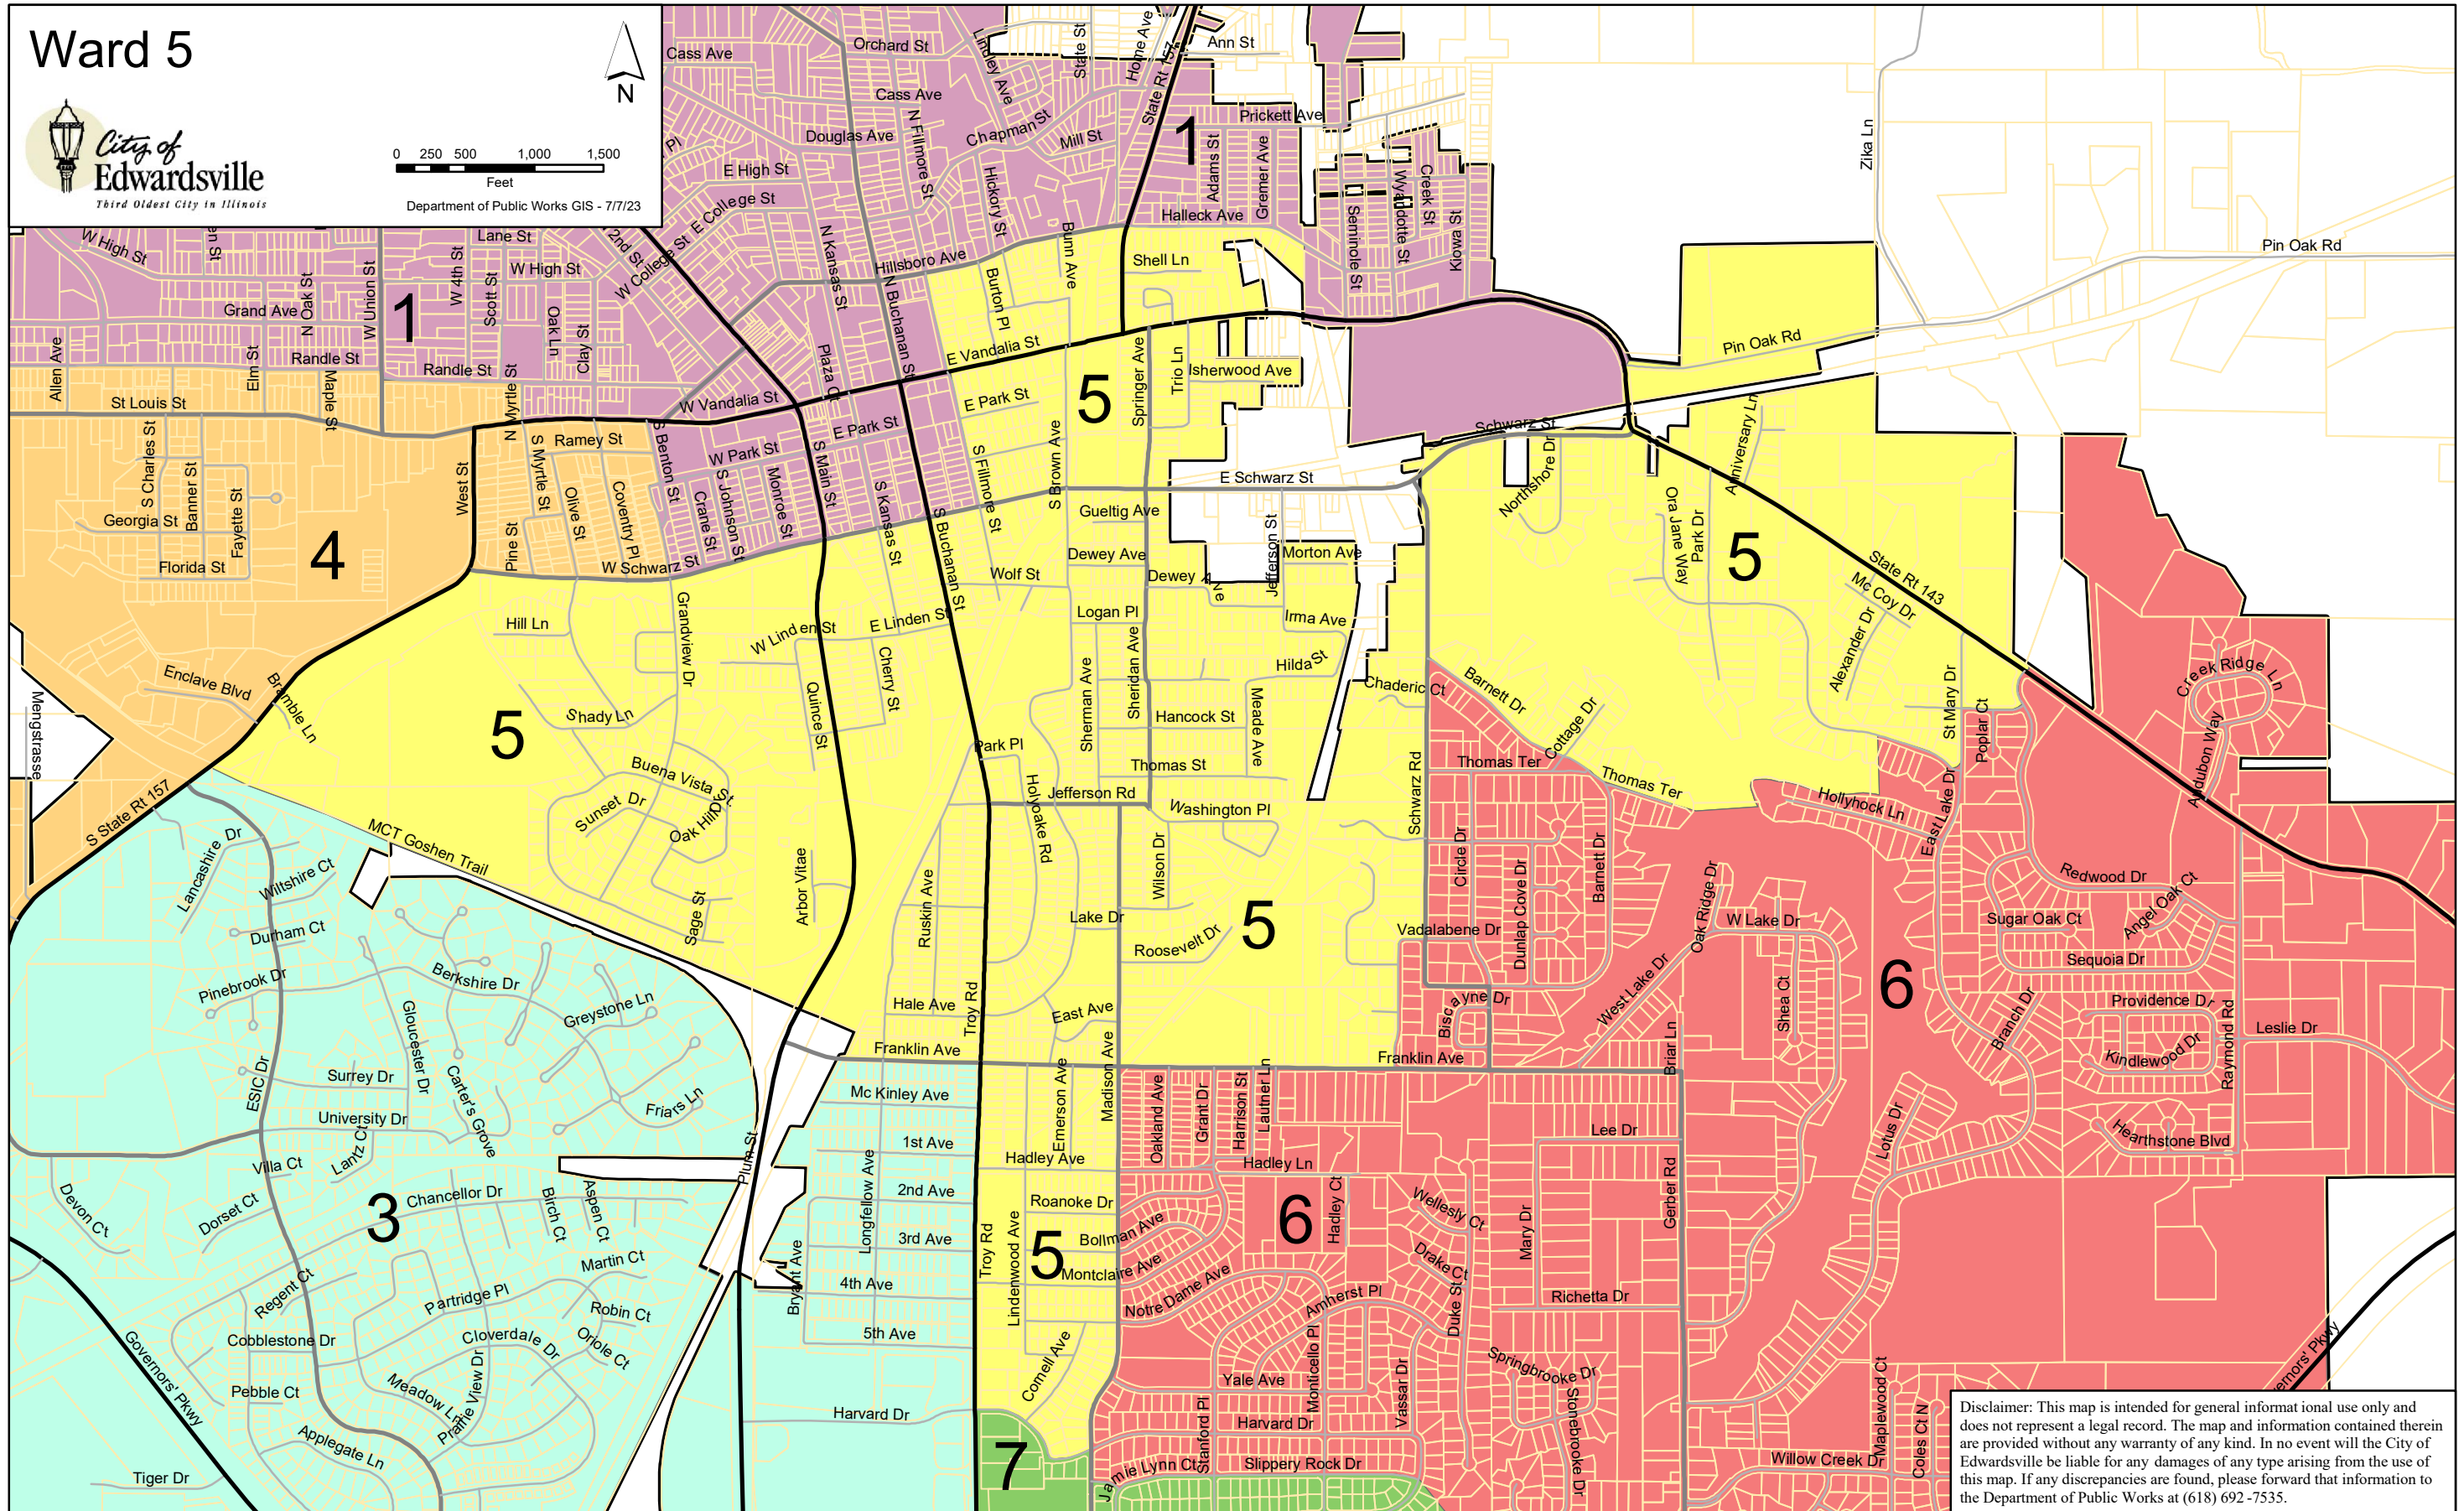

Ward 5

Disclaimer: This map is intended for general informational use only and does not represent a legal record. The map and information contained therein are provided without any warranty of any kind. In no event will the City of Edwardsville be liable for any damages of any type arising from the use of this map. If any discrepancies are found, please forward that information to the Department of Public Works at (618) 692-7535.