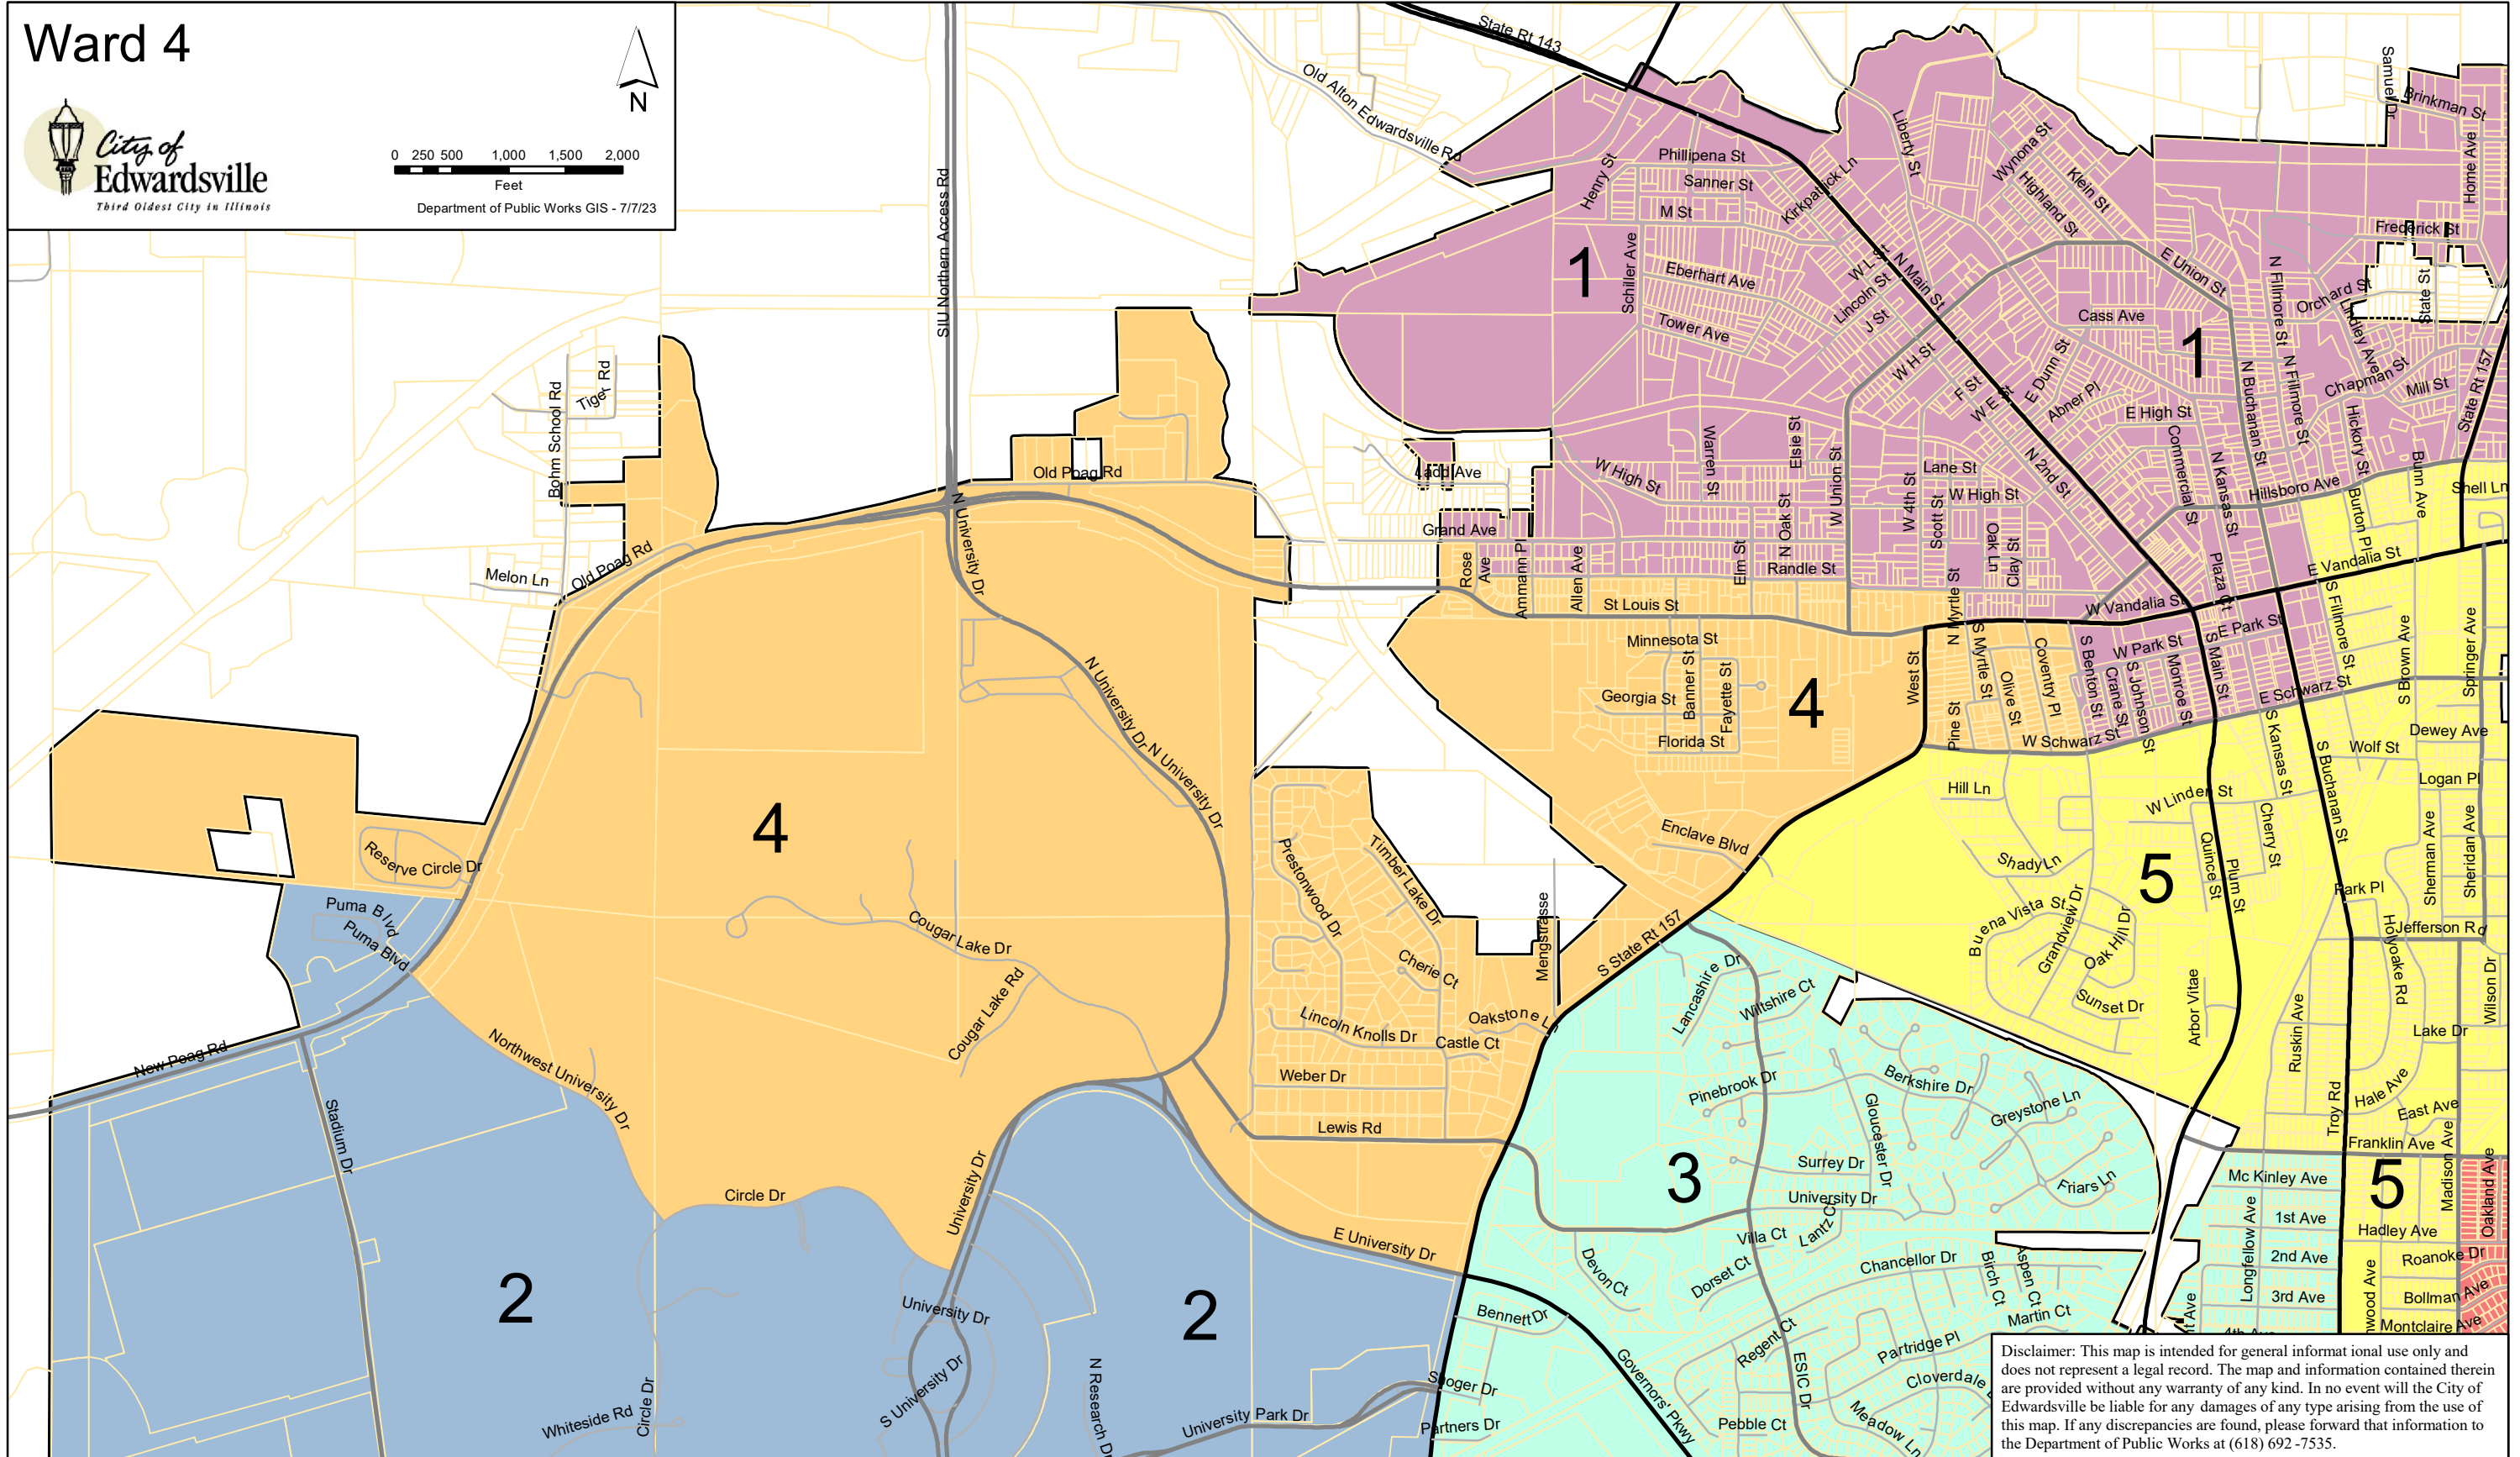

Ward 4

Department of Public Works GIS - 7/17/23

Disclaimer: This map is intended for general informational use only and does not represent a legal record. The map and information contained therein are provided without any warranty of any kind. In no event will the City of Edwardsville be liable for any damages of any type arising from the use of this map. If any discrepancies are found, please forward that information to the Department of Public Works at (618) 692-7535.