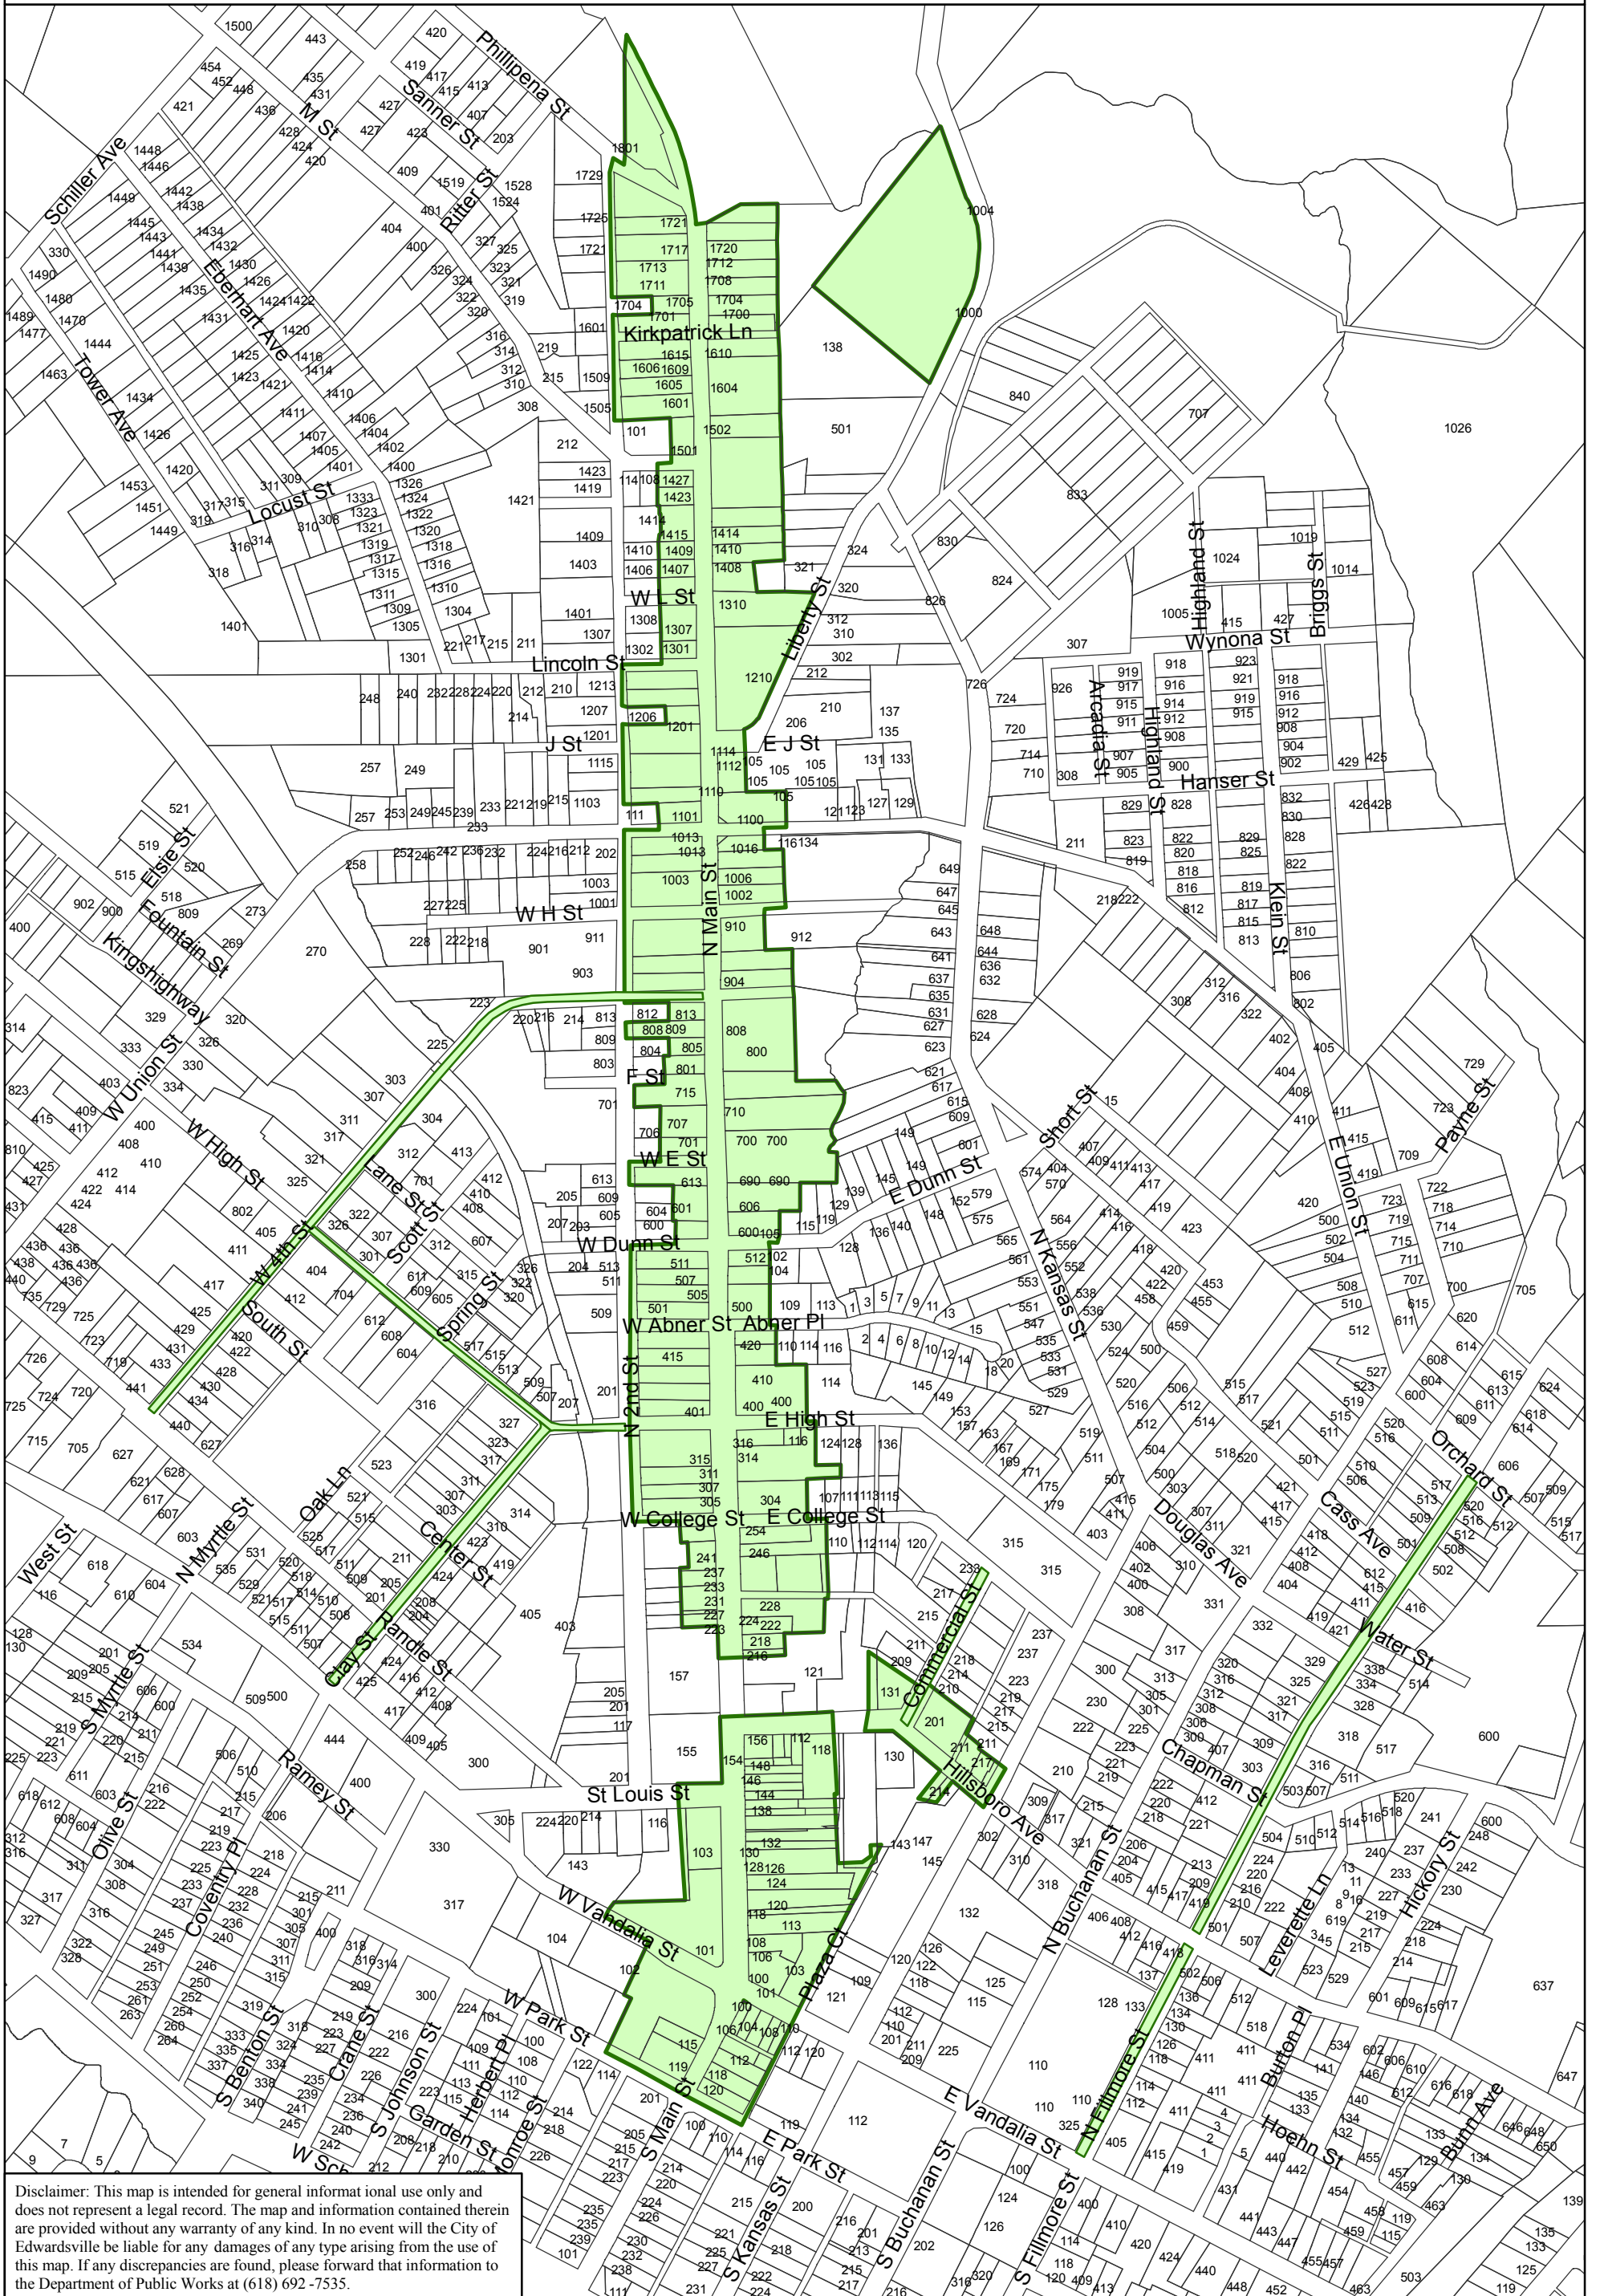

# Downtown Historic District and Historic Brick Streets

Disclaimer: This map is intended for general informational use only and does not represent a legal record. The map and information contained therein are provided without any warranty of any kind. In no event will the City of Edwardsville be liable for any damages of any type arising from the use of this map. If any discrepancies are found, please forward that information to the Department of Public Works at (618) 692-7535.