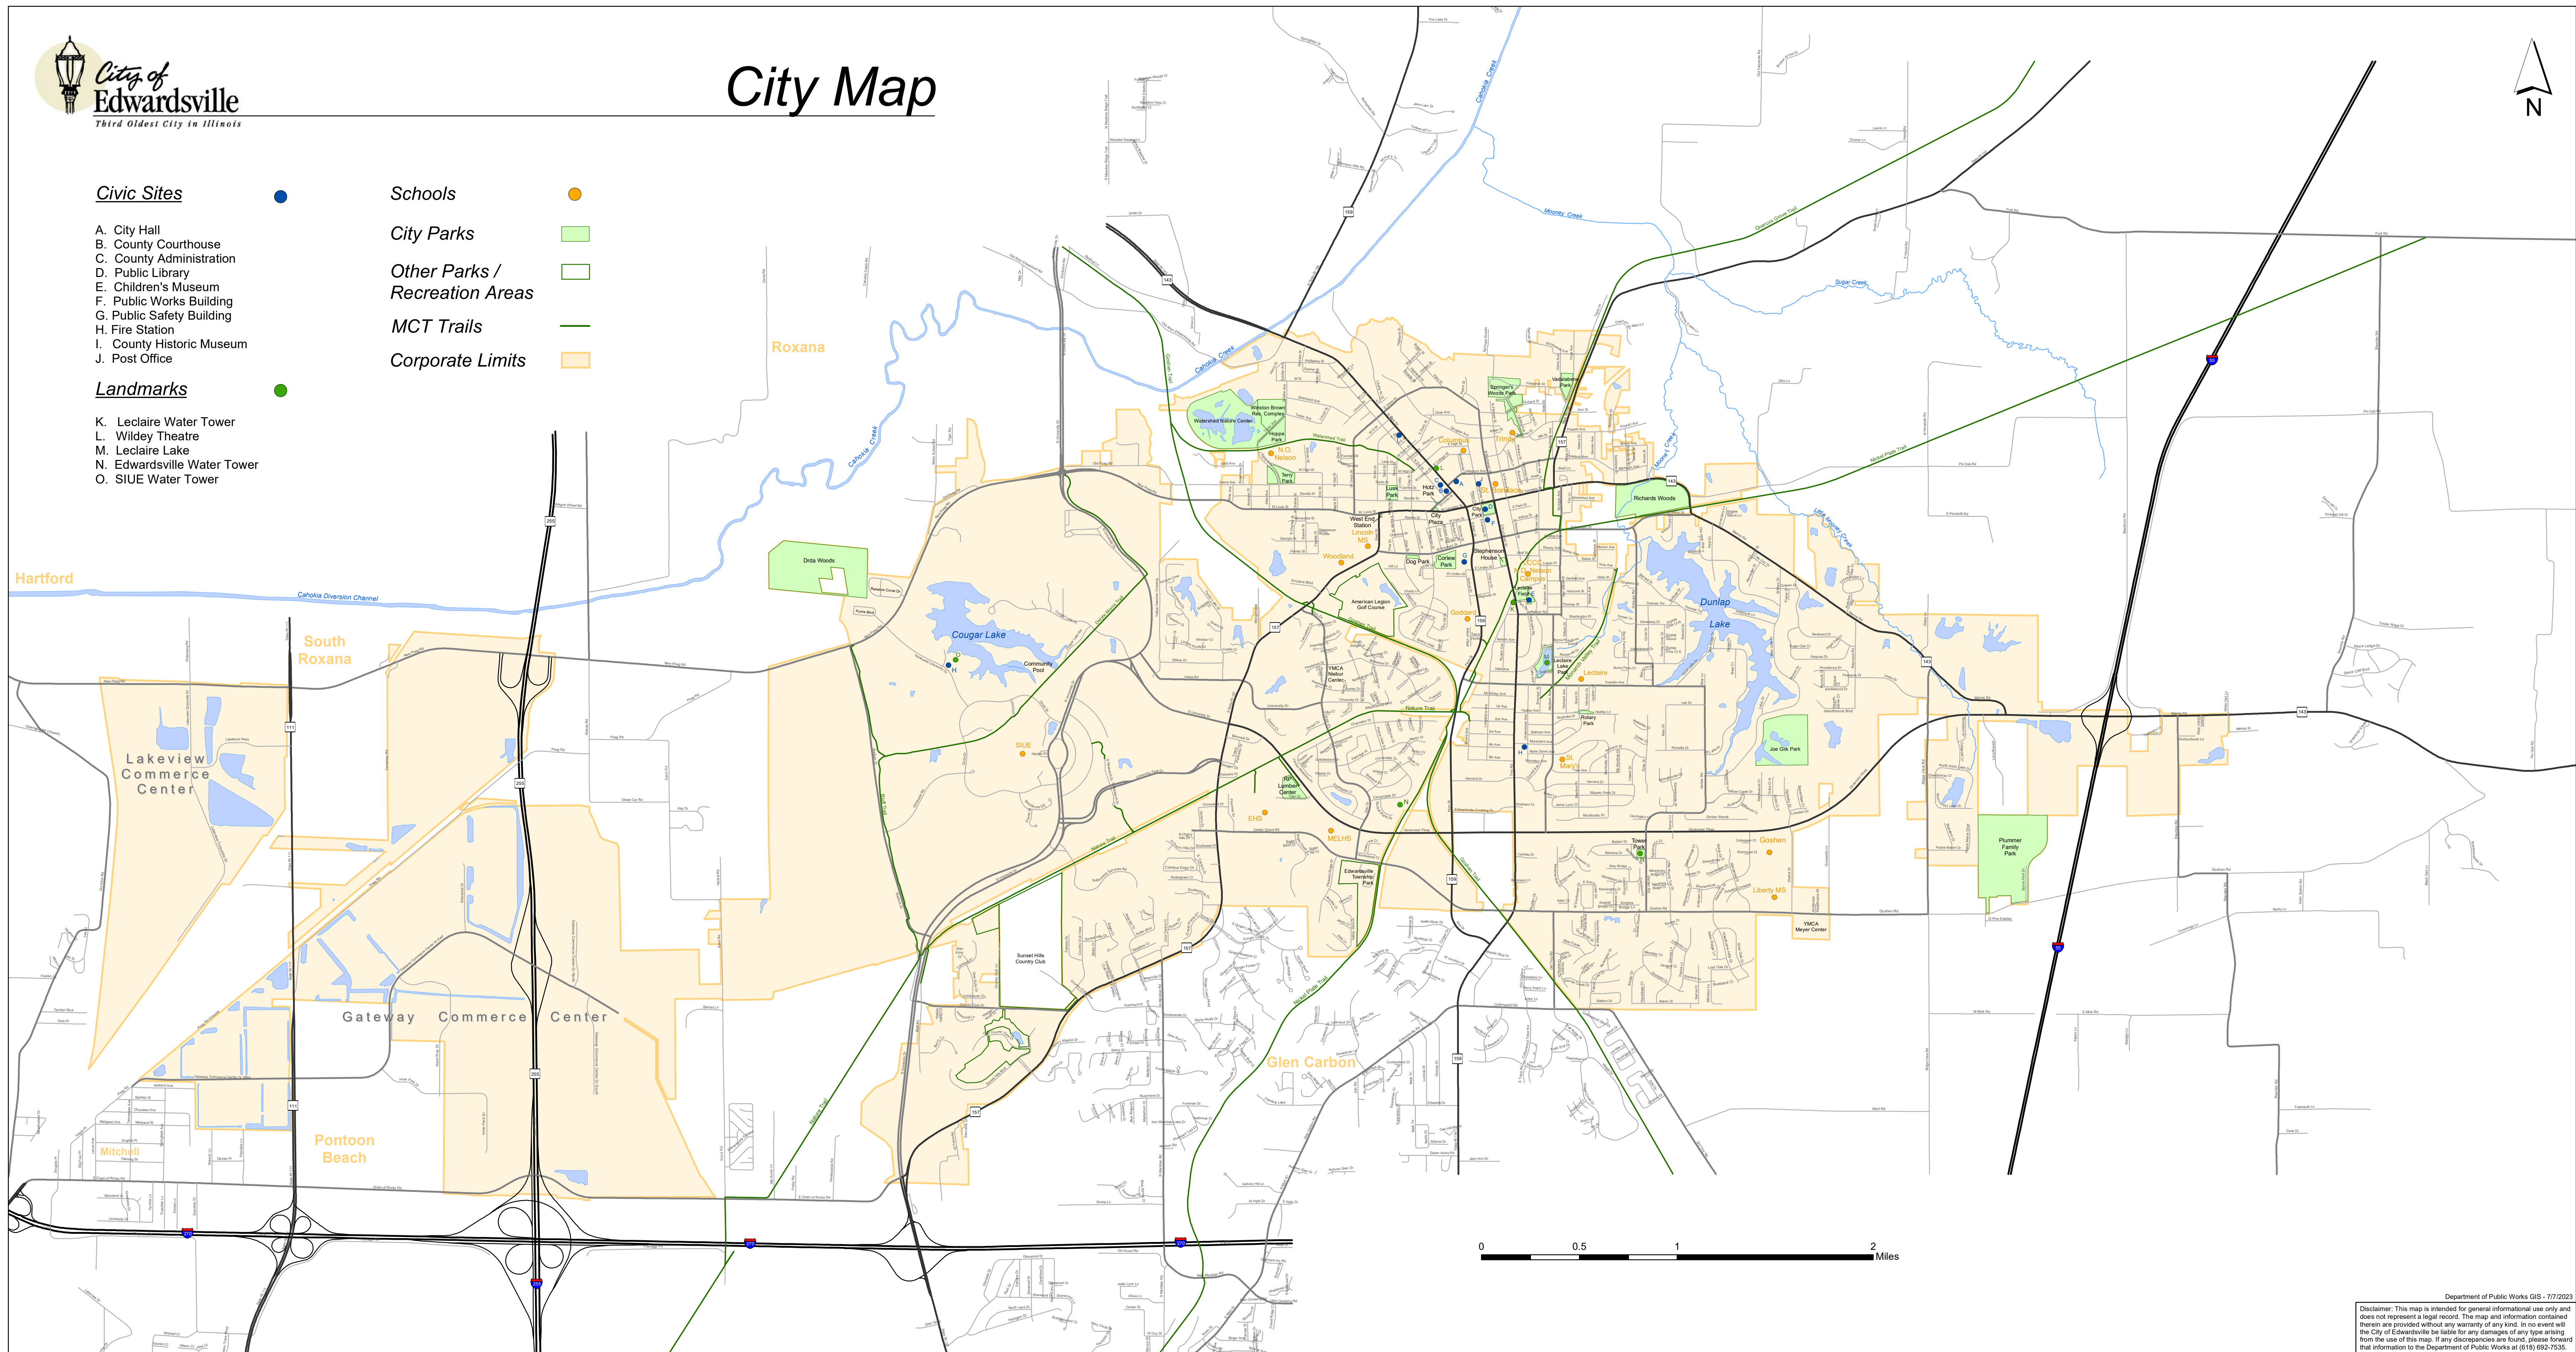

City Map

Civic Sites

- A. City Hall
- B. County Courthouse
- C. County Administration
- D. Public Library
- E. Children's Museum
- F. Public Works Building
- G. Public Safety Building
- H. Fire Station
- I. County Historic Museum
- J. Post Office

Landmarks

- K. LeClaire Water Tower
- L. Wildey Theatre
- M. LeClaire Lake
- N. Edwardsville Water Tower
- O. SIUE Water Tower

Schools

- City Parks
- Other Parks / Recreation Areas
- MCT Trails
- Corporate Limits